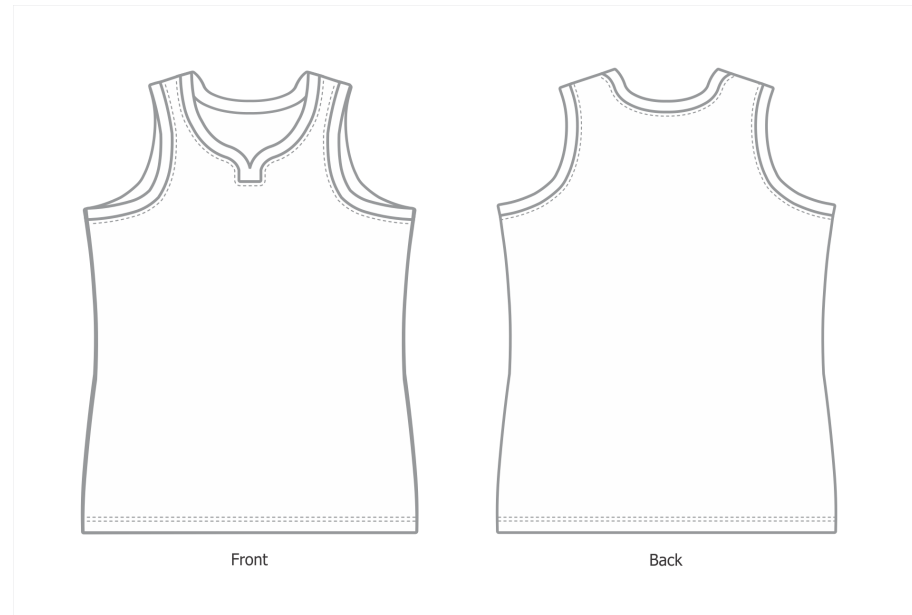

GARMENT SPECIFICATION

Pattern 6214 - REVERSIBLE BASKETBALL SINGLET MENS ADULT

Thursday, June 13, 2019

Measurements in cm

Tolerance +/- cm

	XS	S	M	L	XL	2XL	3XL	4XL	5XL
B. HALF CHEST	51.5	53.5	55.5	57.5	59.5	61.5	63.5	65.5	67.5
D. CENTER BACK	68.0	70.0	72.0	74.0	76.0	78.0	80.0	82.0	84.0